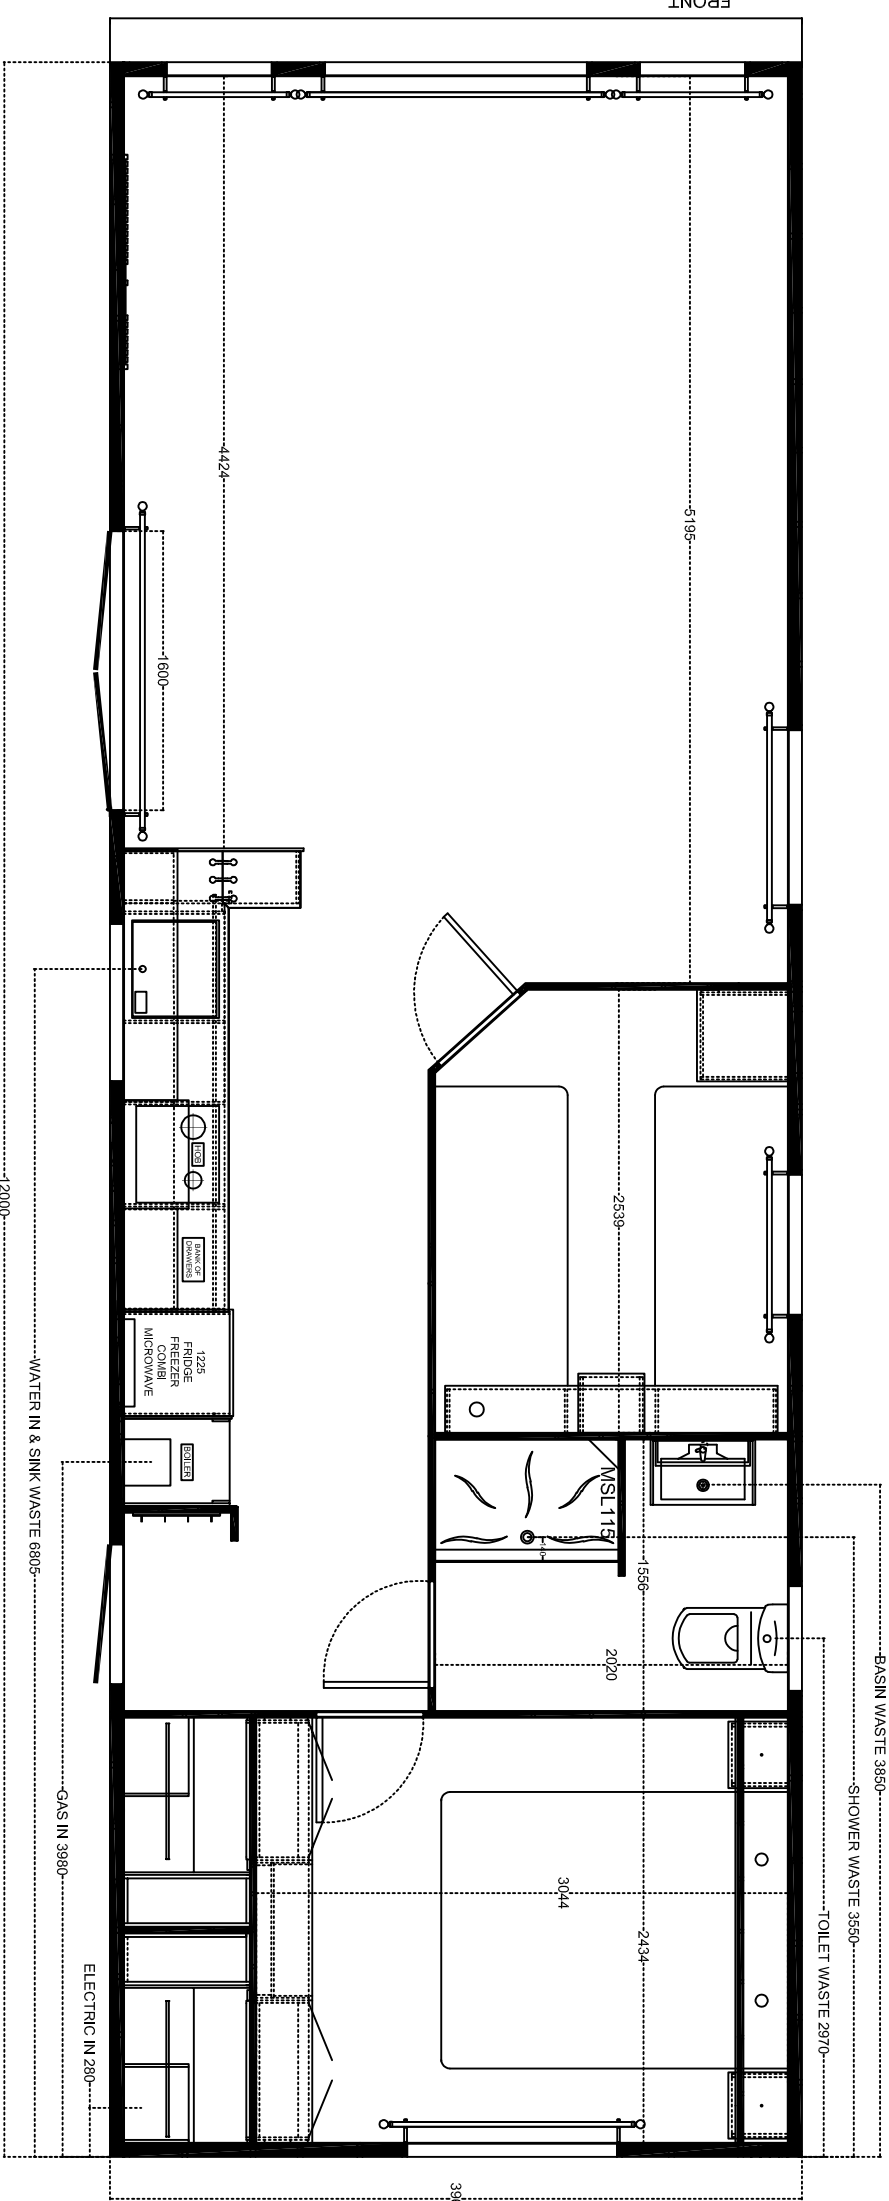

39X13 2 Bed 1242 EXCELLENT FEB (1200-2) SUPER PLUS (400)

FRONT

3965